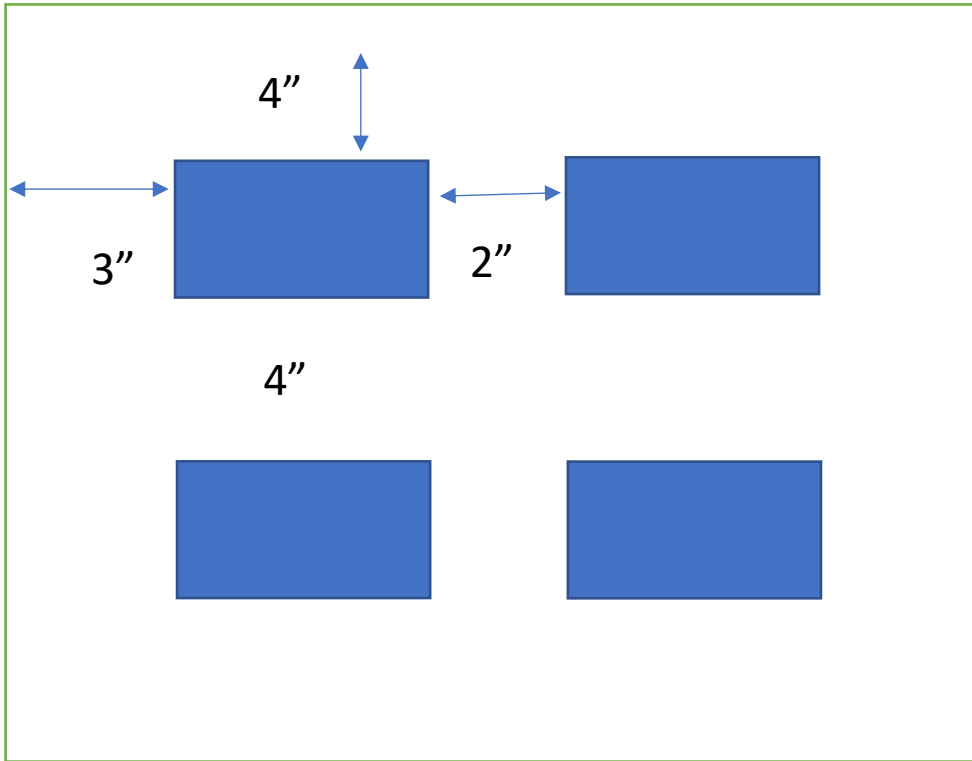

Blueprint for board: 4 boards total

2' x 2'

Blue rectangle: 9" x 6"